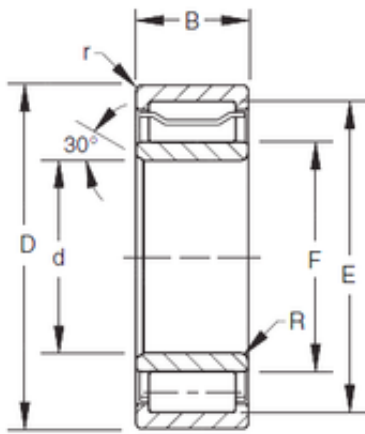

Bearing A-5244-WM

Bearing No. A-5244-WM

Bore Diameter	220 mm
Outer Diameter	367 mm
d	220 mm
F	260 mm
D	400 mm
E	367 mm
B	133,35 mm
C	133,35 mm
R	9,5 mm
r	3 mm

A-5244-WM Bearing 2D drawings and 3D CAD models